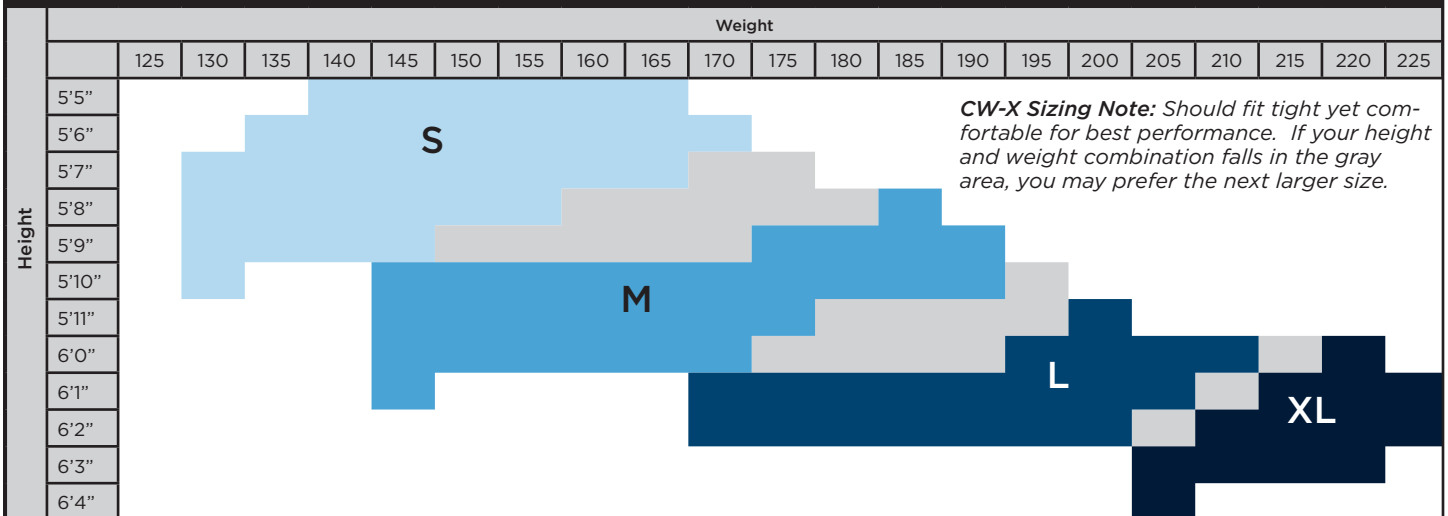

DESCENTE ADULT RACE SUITS

	S	M	L	XL	XXL
Height	5'6"	5'7"	5'8"	5'10"	5'11"
Chest	36	37	39	41	42
Waist	30	32	34	35.5	37
Inseam (to ankle)	31.5	32	32.5	33	34
Sleeve Length	31	32	32.5	33	34

DESCENTE MEN'S JACKETS

	XS	S	M	L	XL
Height	5'7"	5'8.5"	5'9.5"	5'10.75"	6'
Chest	36	37.75	39	41	42.5
Waist	30.75	32.25	33.75	35.5	37
Shoulder Width	17	17.75	18.5	19.25	20
Sleeve Length	31	31.75	32.5	33.25	34

DESCENTE MEN'S PANTS

	28	30	32	34	36	38	40
Hip	36	37.5	39	40.5	42	43.5	45
Inseam	31.5	32	32.5	33	33.5	34	35

DESCENTE JR RACE APPAREL

	10	12	14
Height	3'11"	4'3"	4'7"
Chest	24	26	28
Waist	21	22.5	24
Shoulder	12	13	14
Inseam (to ankle)	21.5	23	25
Sleeve	21.5	23	25

DESCENTE JUNIOR OUTERWEAR

	8	10	12	14	16	18
Height	3'11"	4'3"	4'7"	4'11"	5'3"	5'7"
Chest	24	26	28	30	32	34
Waist	20.5	22.5	24	25.5	27	30
Shoulder Width	12.25	13	13.75	14.5	15.25	16
Sleeve Length	21.5	23.25	25	26.75	28.5	30.25
Hip	24	26	28	31	34	36
Inseam	21.5	23.25	25	26.75	28.5	30.25

CW-X MEN'S SIZING