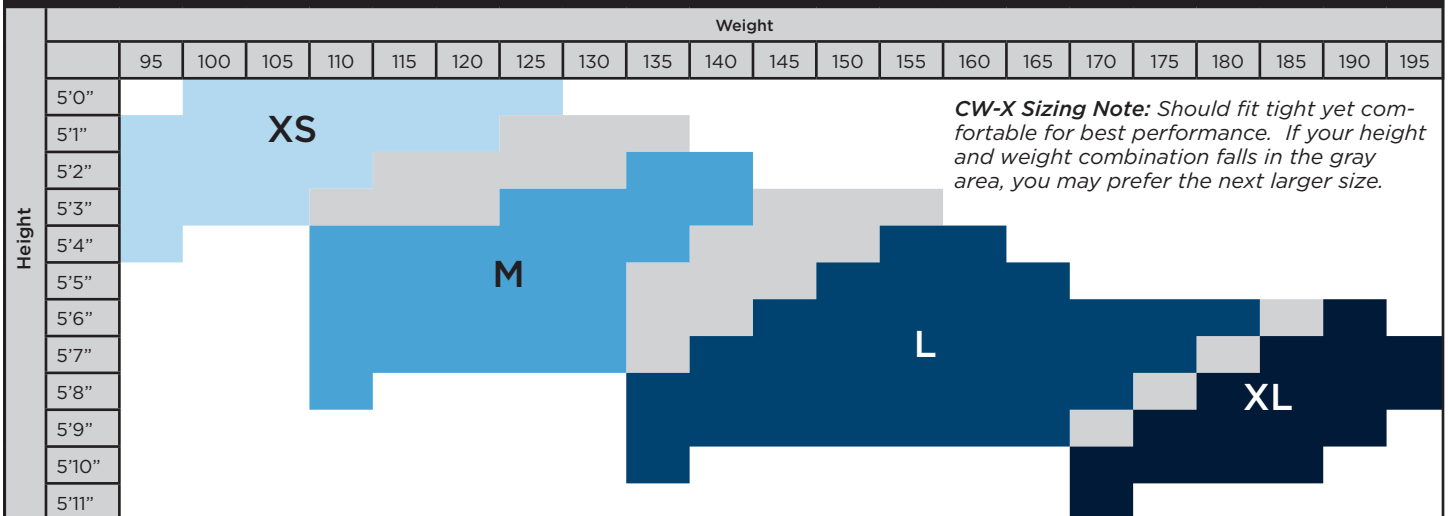

CW-X WOMEN'S SIZING